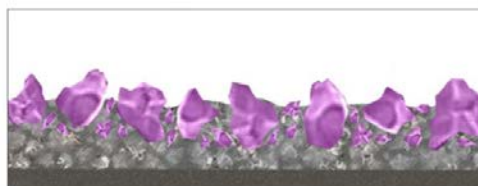

SLIIPSCHIJF / SCHUURSCHIJF – LUKAS PURPLE GRAIN (SINGLE / MULTI).

Lukas Purple Grain – De echte alleskunner voor zware toepassingen.

Even with the use of very little force, „Purple Grain Single“ achieves removal rates with a „wow“ effect. The integrated backing pad made of environment-friendly recycled fibre guarantees a high degree of stability and durability. The innovative structure allows uniform wear and tear without overheating, embrittlement or eruptions. The deep offset zone allows you to work at a flat angle. Thanks to its special tool geometry, the „Purple Grain Single“ can also reach inaccessible areas, thus offering more possible applications than a conventional tool.

Purple Grain Single
iQ Serie

innovative ceramic grain

grinding angle < 10°

no backing pad required

low-vibration

With its unique multilayer design, the powerful „Purple Grain Multi“ achieves maximum service life. The wear of the three grinding layers remains under control right up to the end. This is reflected in measurable cost savings compared with conventional tools. The integrated M14 threaded holder ensures superfast tool changes without an annoying clamping nut. With its flat tool geometry, the „Purple Grain Multi“ achieves very good finishes, thus obviating the need for reworking.

Purple Grain Multi
iQ Serie

innovative ceramic grain

grinding angle < 10°

no backing pad required

low-vibration

Purple Grain Single

Purple Grain Multi

CERAMIC

Self-sharpening ceramic grain ensures consistently aggressive, cool grinding with at the same time low contact pressure. The tools remain aggressive in their grinding capacity, right down to the last grain.